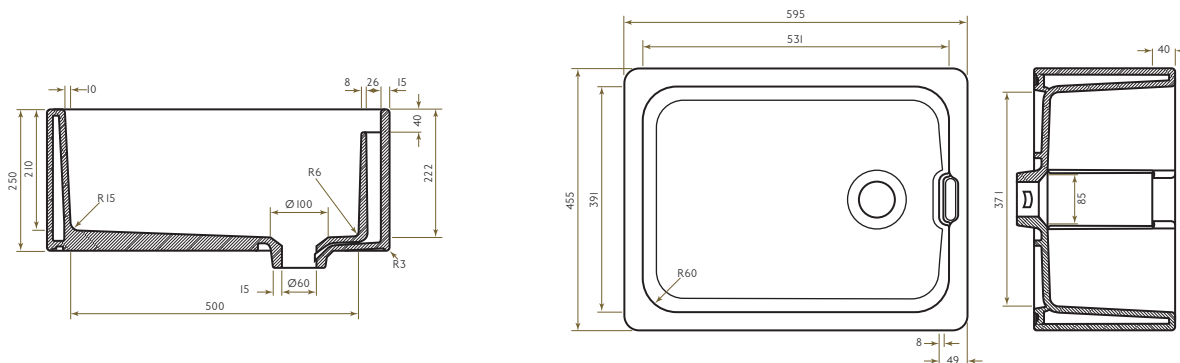

Oakford

Belfast sink with weir overflow

The Oakford is crafted from Fine Fireclay, which boasts exceptional quality and enduring beauty. Fine Fireclay is a premium material known for its remarkable strength and resilience. It is created by fusing high-quality ceramic clay at extremely high temperatures, resulting in a solid and non-porous surface. This process ensures the Oakford will maintain its pristine appearance for many years to come.

- Lifetime warranty (subject to registration)
- 60mm waste outlet
- Weir Overflow design
- Luxurious, durable, anti-bacterial glaze finish
- Handmade by Master Craftsmen
- Waste not included