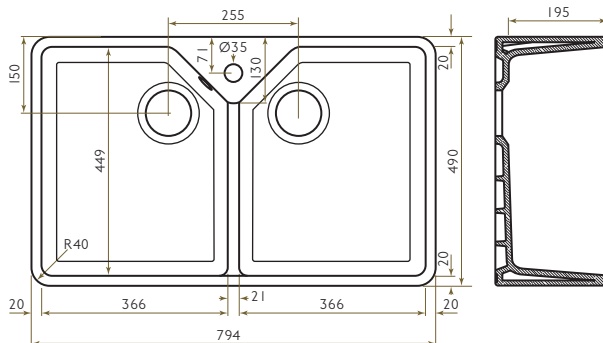

- Lifetime warranty (subject to registration)
- 2 x 90mm waste outlets
- Semi drilled tap hole
- Luxurious, durable, anti-bacterial glaze finish
- Handmade by Master Craftsmen
- Wastes and overflow not included