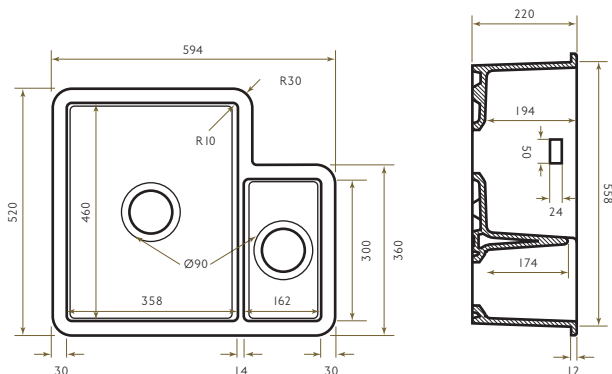

Ryeford

Ceramic 1.5 bowl undermount/inset sink

The Ryeford is one of our most popular models thanks to its flexible installation options. Whether you are insetting from above or mounting it underneath in a solid surface worktop, the Ryeford will easily do both! Crafted from Fine Fireclay, the Ryeford boasts exceptional quality and even in the busiest of kitchens, will maintain its pristine appearance for years to come.

- Lifetime warranty (subject to registration)
- Suitable for use with a waste disposal unit
- Inset or undermount fitment
- Luxurious, durable, anti-bacterial glaze finish
- Handmade by Master Craftsmen
- Wastes and overflow not included