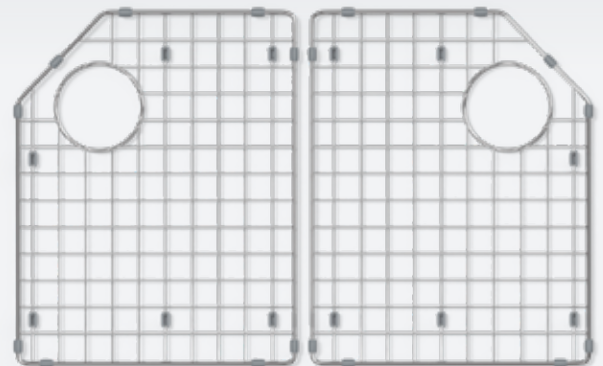

Why not add a Bidbury & Co sink grid for that extra touch of style and practicality?