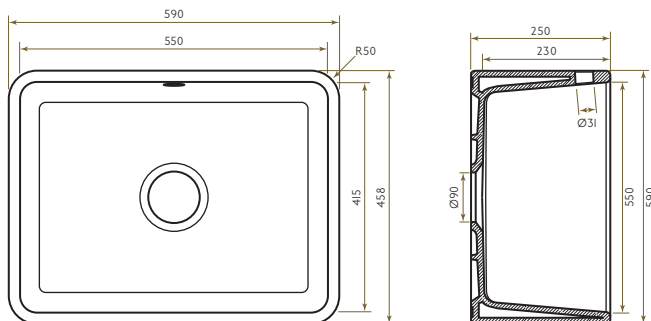

Midford

Single bowl ceramic butler sink

The Midford boasts exceptional quality and beauty. Made from Fine Fireclay, a premium material known for its remarkable strength and resilience. It is created by fusing high-quality ceramic clay at extremely high temperatures, resulting in a solid and non-porous surface. This process ensures that our sinks maintain their pristine appearance for years to come.

- Lifetime warranty (subject to registration)
- 90mm waste outlet
- Luxurious, durable, anti-bacterial glaze finish
- Suitable for use with a waste disposal unit
- Handmade by Master Craftsmen
- Waste and overflow not included